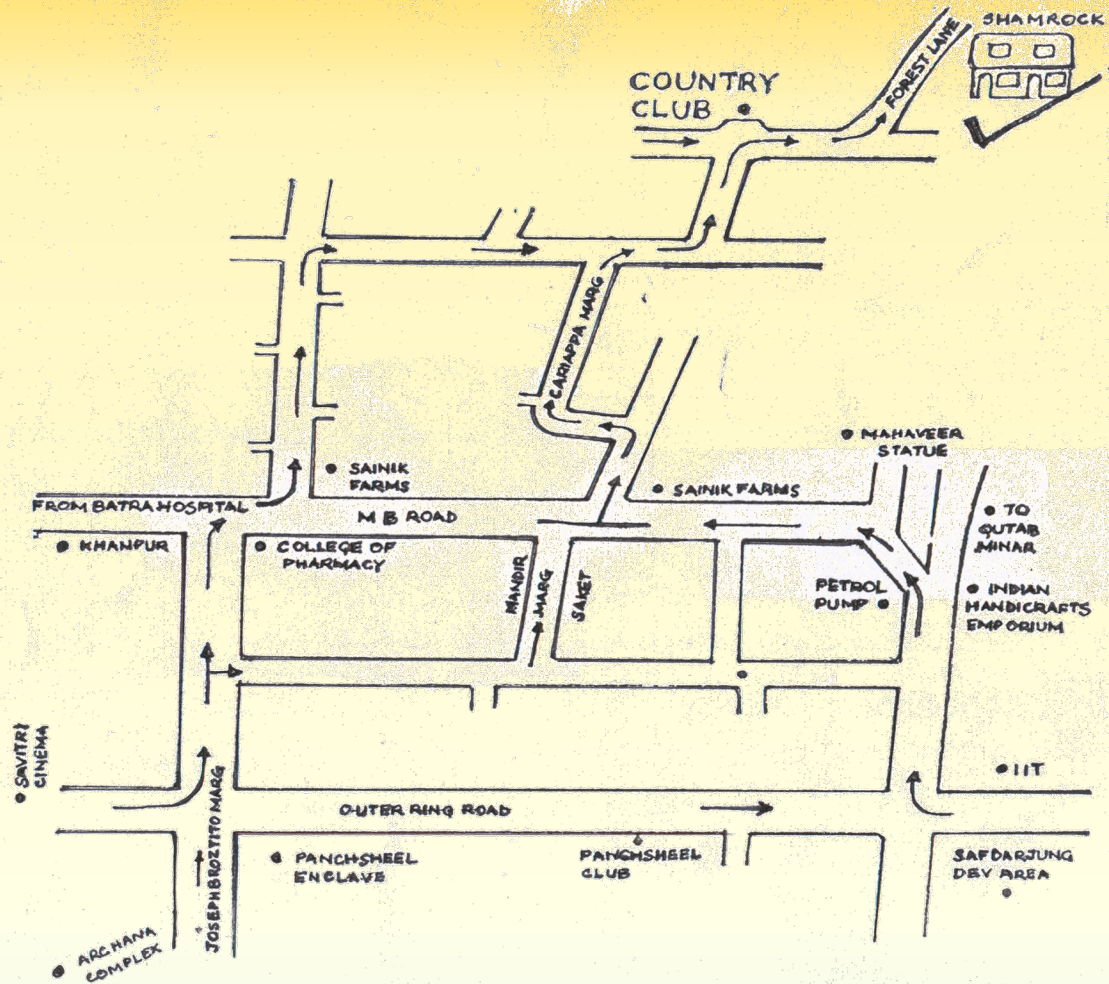

Please see overleaf for directions & Google maps location

If you still manage to lose your way to 'Shamrock', call s.o.s. 9868045609, 9013022042

Contribution:

- Life Members, their family-members & Current Students : Just Rs. 900/- per person !
- Non Members : Rs. 1000/- per person (it is always better to become a Member)
- Interns : On the house!!
- Retired Faculty Members with their Spouses are invited as our Guests: No charges provided participation confirmed on or before 11th February 2025.

Payment: On the spot. Please don't send advance.

For Confirmation & Details: Dr Sujoy Pal (9868045609) / Dr Rajesh Panwar (9013022042)

Road map to the Picnic venue

QR code for Google maps

Dr. N.P.S. Chawla
Shamrock, Forest Lane, Sainik Farm